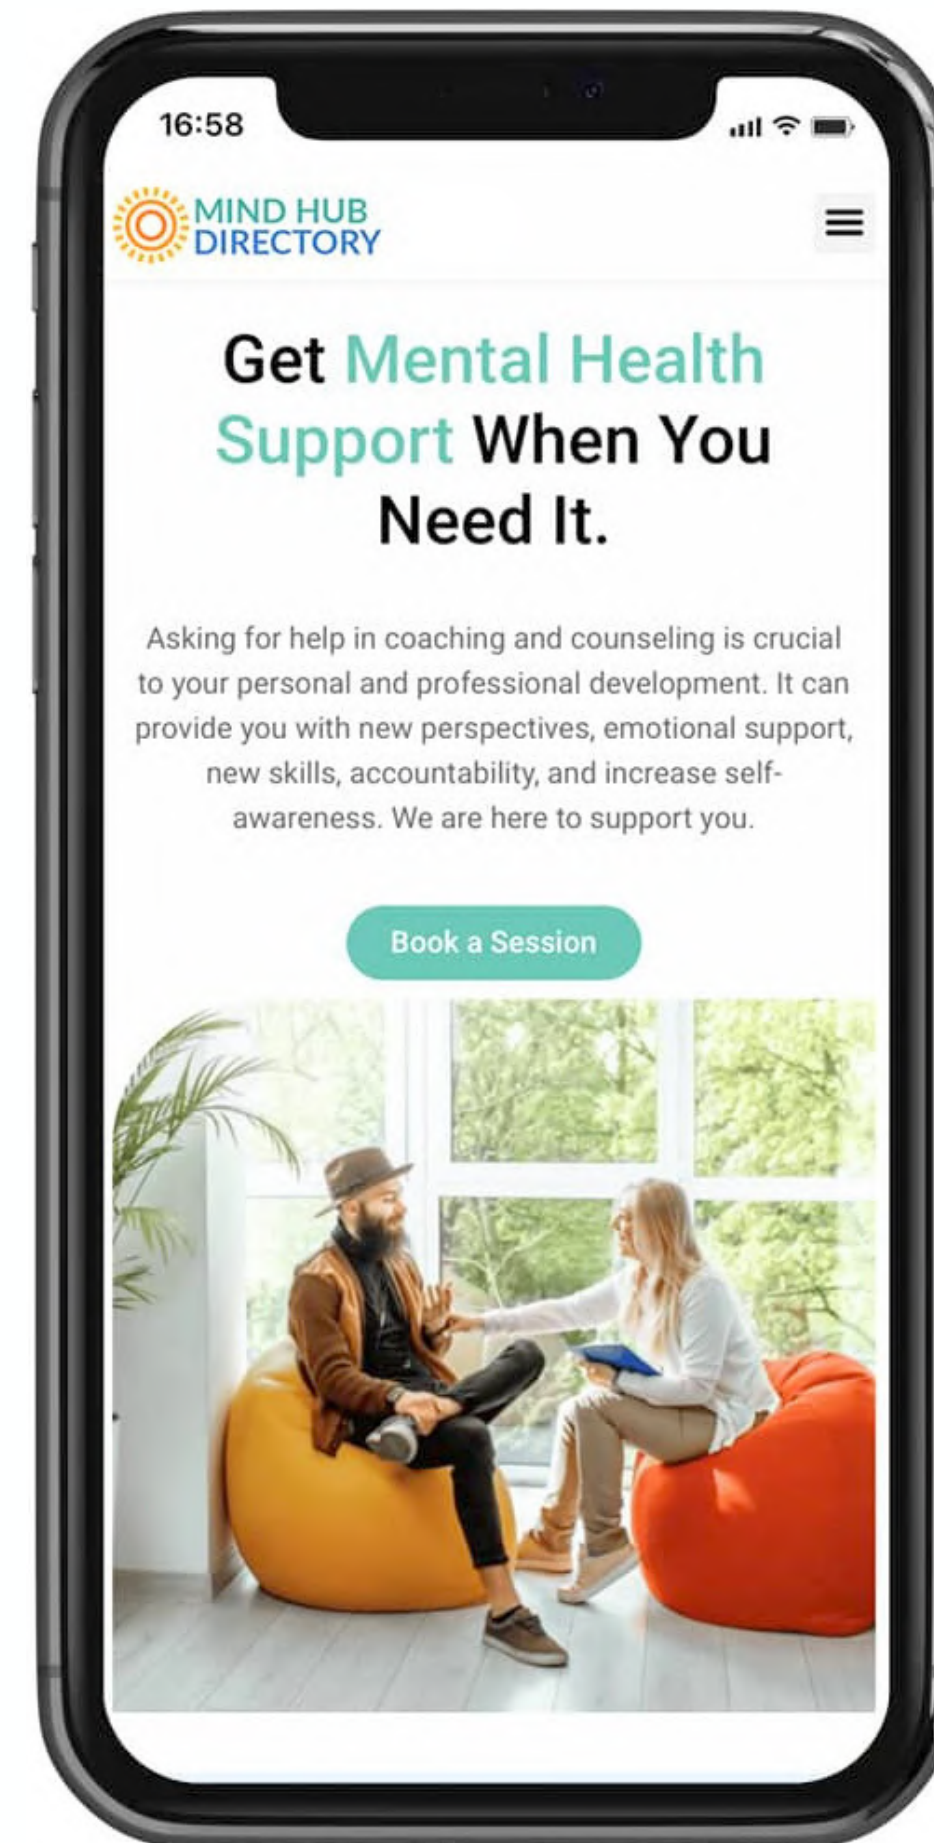

## OVERVIEW OF INFORMATION

About Mind Hub Directory

Mind Hub Directory Featured in Global Keynotes

Packages We Offer

Mind Hub Directory Effect

The Sign Up Process

Talk to Us

## WELCOME TO MHD. ENHANCE YOUR PRACTICE.

We welcome you to join the Mind Hub Directory, your go-to advertising portal designed especially for mental health professionals. Whether you're based in Australia or anywhere around the world, we've created a warm and welcoming hub to boost your visibility, making it a breeze for clients to discover your services. Our platform makes it easy for potential clients to connect with you and book appointments directly, fostering a sense of trust and accessibility. As a new member, enjoy the spotlight with features in mental health conferences, giving your business the attention it deserves. Rest assured that the Mind Hub Directory is prominently showcased at conferences globally, ensuring your brand gets the recognition it deserves. Come join us on this journey towards enhanced well-being, where both clients and practitioners thrive in a supportive community!